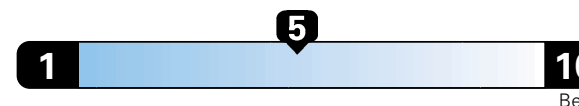

Fuel Economy and Environment

Gasoline Vehicle

26 MPG
combined city/hwy

23 city

31 highway

3.8 gallons per 100 miles

These estimates reflect new EPA methods beginning with 2017 models.

Midsized cars range from 14 to 141 MPGe. The best vehicle rates 141 MPGe.

You spend **$2,000** in fuel costs over 5 years compared to the average new vehicle.

Annual fuel cost **$1,900**

Fuel Economy & Greenhouse Gas Rating (tailpipe only)